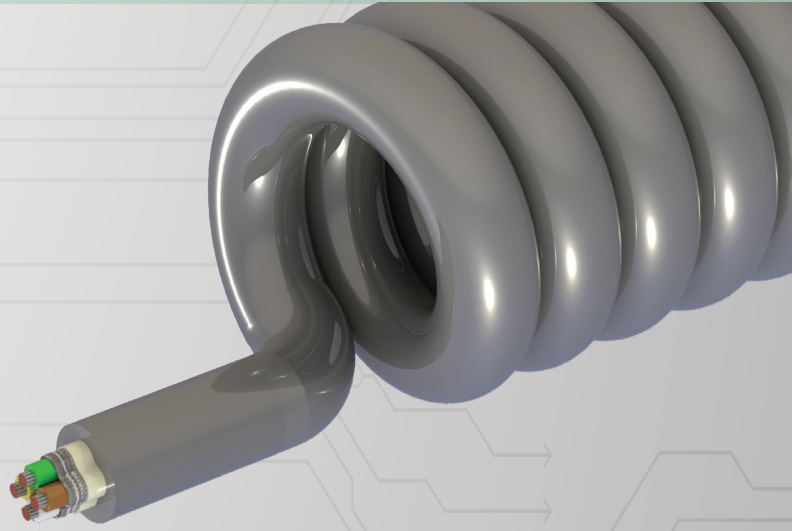

NORTHWIRE[®]_{INC}

A LEMO Group Company

Retractable Cords

- Save space
- High flex life
- Reduce trip hazards
- Aesthetically appealing

Northwire, Inc.

110 Prospect Way, Osceola, WI, 54020

+1 (800) 468-1516 • +1 (715) 294-2121

www.northwire.com • cableinfo_northwire@lemo.com

Northwire specializes in custom retractile cords, also known as coil cords, curly cords or even 'slinkies'! There are numerous applications and unique environments that can benefit from a retractile cord rather than a common straight cable.

- Aesthetics - tangle free and more appealing to the eye
- Reduce trip hazards - snaps back into place after user rather than lying on the ground
- High-flex life applications - coiled portion reduces stress points and cable wear and tear
- Handheld devices - allows the tool or pendant to move in many directions without straining
- Telescopic applications - such as portable lighting or camera equipment
- Space saver - eliminates the amount of cable that needs to be contained
- One size fits all - allows for easy adjusting to suit different operators or heights, etc.

Up to 10 foot retracted lengths with numerous custom options available:

- Extended or Working vs. Retracted Length (A)
 - NW1 uses the standard 5:1 ratio with the option to deviate
- Custom Tangent Direction and Length
 - Drop (B) or axial tangents (C)
- Common Materials
 - Hytrel®, TPUs, TPEs, BioCompatic®, PVCs
 - High temperature options available
- Custom Inside or Outside Diameter of the Coil